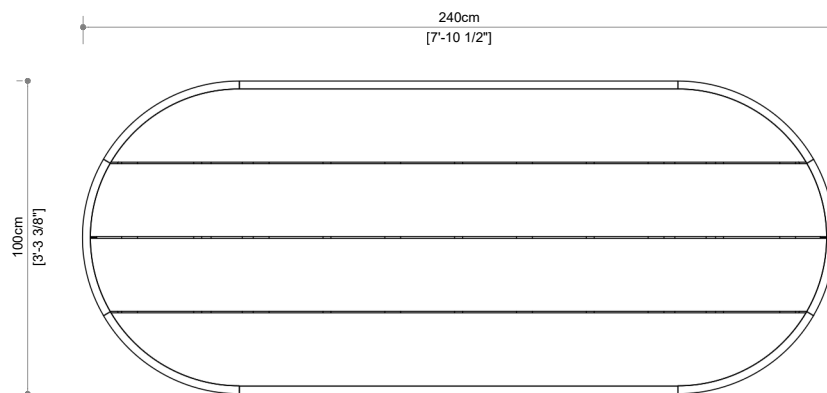

#### PACKAGING DIMENSION

Width	74 cm
Length	228 cm
Height	33 cm

SAGE SAND

TERRACOTA

BROWN SAND

DESIGN BY  
JATI STUDIOS

PACKAGING DIMENSION

Width	115 cm
Length	245 cm
Height	20 cm

WEIGHT & VOLUME

Gross	81.45 Kg
Net	71.45 Kg
Volume	0.564m <sup>3</sup>
	20' / 40' / 40' HC
	44 / 92 / 111