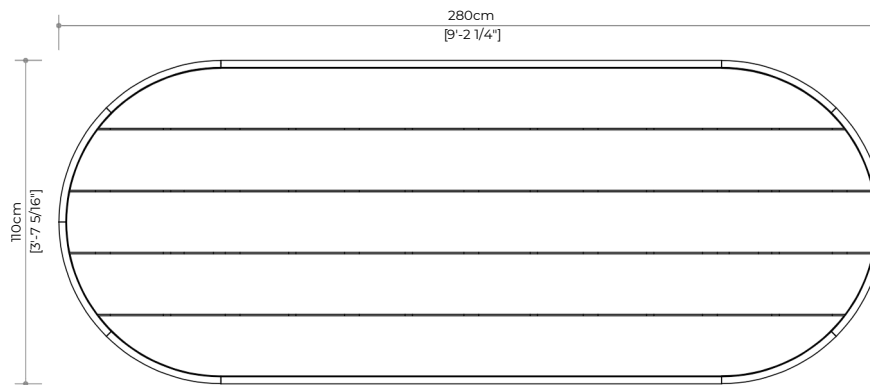

SAGE SAND

TERRACOTA

BROWN SAND

DESIGN BY

JATI STUDIOS

**PACKAGING DIMENSION**

Width	114 cm
Length	285 cm
Height	20 cm

**WEIGHT & VOLUME**