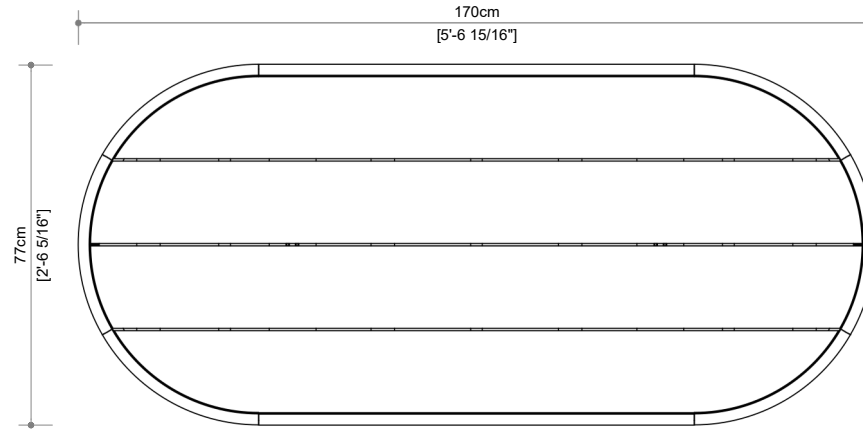

#### PACKAGING DIMENSION

Width	65 cm
Length	66 cm
Height	77 cm

#### PACKAGING DIMENSION

Width	74 cm
Length	228 cm
Height	33 cm

SAGE SAND

TERRACOTA SAND

BROWN SAND

PACKAGING DIMENSION

Width	82 cm
Length	176 cm
Height	18 cm

WEIGHT & VOLUME

Gross	40.2 Kg
Net	35 Kg
Volume	0.260 m <sup>3</sup>
	20' / 40' / 40' HC
	96 / 211 / 260

DELIVERY UNIT