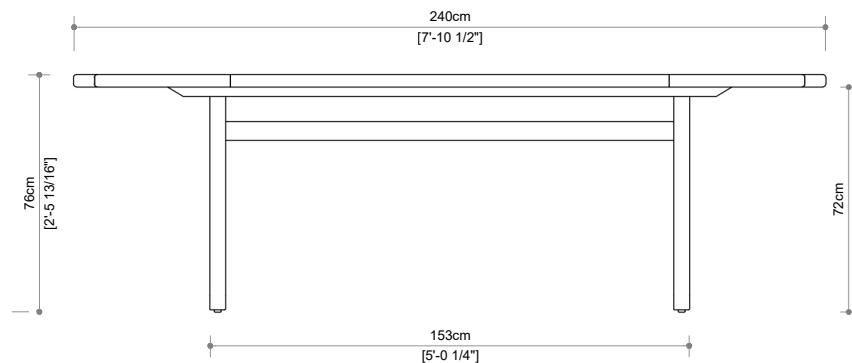

SAGE SAND

TERRACOTA

BROWN SAND

DESIGN BY  
JATI STUDIOS

PACKAGING DIMENSION

Width	115 cm
Length	245 cm
Height	20 cm

WEIGHT & VOLUME

Gross	81.45 Kg
Net	71.45 Kg
Volume	0.564m <sup>3</sup>
	20' / 40' / 40' HC
	44 / 92 / 111