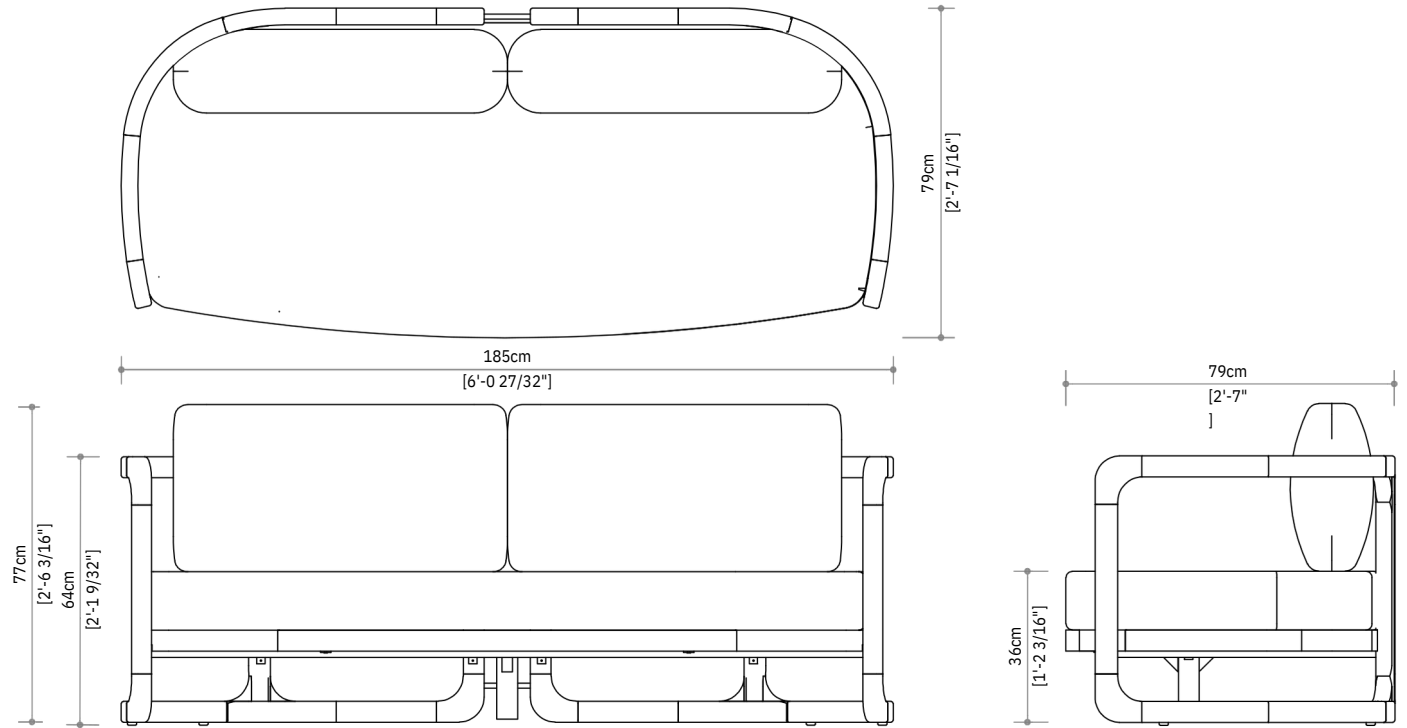

#### PACKAGING DIMENSION

Width	86 cm
Length	84 cm
Height	88 cm

PACKAGING DIMENSION

Width	86 cm
Length	191 cm
Height	88 cm

WEIGHT & VOLUME

Gross	55.8 Kg
Net	42.8 Kg
Volume	1.446m <sup>3</sup>
	20' / 40' / 40' HC
	17 / 35 / 43

DELIVERY UNIT

Unit	1 Unit
Packging	1 Pcs / Box