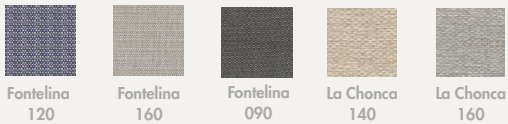

# MUSE

LOVESEAT  
Item Code: 10001

PRIMARY MATERIAL  
Teak Wood

SECONDARY MATERIAL  
Aluminium

STANDARD COLLORS

TEAK FINISH

ALUMINIUM FINISH

FABRIC

# MUSE

**SOFA 3S**

Item Code: 10001

PRIMARY MATERIAL

Teak Wood

SECONDARY MATERIAL

Aluminium

STANDARD COLLORS