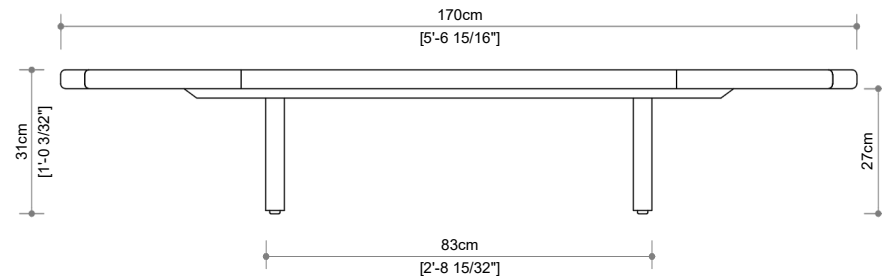

SAGE SAND

TERRACOTA SAND

BROWN SAND

PACKAGING DIMENSION

Width	82 cm
Length	176 cm
Height	18 cm

WEIGHT & VOLUME

Gross	40.2 Kg
Net	35 Kg
Volume	0.260 m <sup>3</sup>
	20' / 40' / 40' HC
	96 / 211 / 260

DELIVERY UNIT