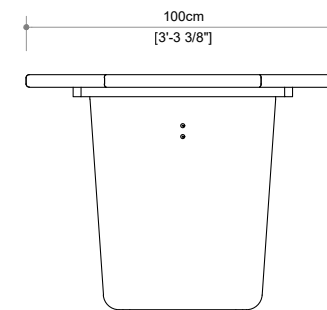

#### PACKAGING DIMENSION

Width	74 cm
Length	228 cm
Height	33 cm

SAGE SAND

TERRACOTA

BROWN SAND

DESIGN BY  
JATI STUDIOS

PACKAGING DIMENSION

Width	115 cm
Length	245 cm
Height	20 cm

WEIGHT & VOLUME

Gross	81.45 Kg
Net	71.45 Kg
Volume	0.564m <sup>3</sup>
	20' / 40' / 40' HC
	44 / 92 / 111