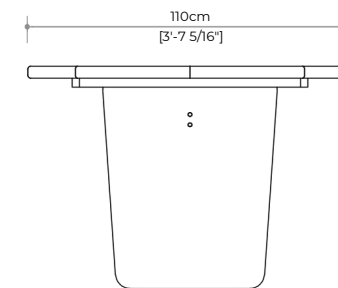

#### PACKAGING DIMENSION

Width	74 cm
Length	228 cm
Height	33 cm

SAGE SAND

TERRACOTA

BROWN SAND

DESIGN BY

JATI STUDIOS

**PACKAGING DIMENSION**

Width	114 cm
Length	285 cm
Height	20 cm

**WEIGHT & VOLUME**