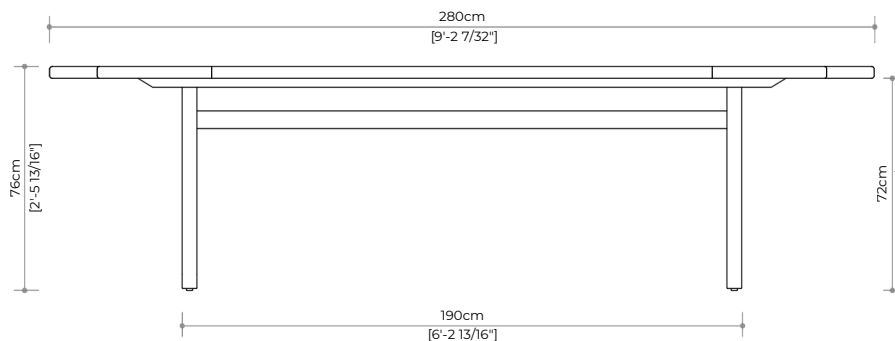

SAGE SAND

TERRACOTA

BROWN SAND

DESIGN BY

JATI STUDIOS

**PACKAGING DIMENSION**

Width	114 cm
Length	285 cm
Height	20 cm

**WEIGHT & VOLUME**