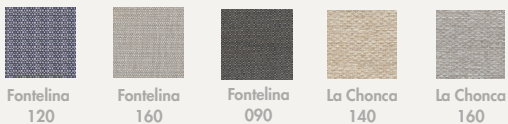

FABRIC

PACKAGING DIMENSION

Width	86 cm
Length	236 cm
Height	88 cm

WEIGHT & VOLUME

Gross	68.4 Kg
Net	56.1 Kg
Volume	1.786m³
	20' / 40' / 40' HC
	14 / 29 / 35

DELIVERY UNIT

Unit	1 Unit
Packging	1 Pcs / Box