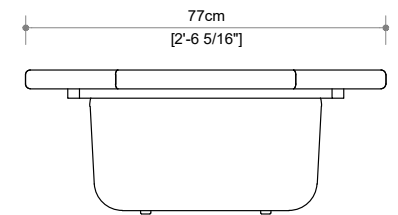

#### PACKAGING DIMENSION

Width	74 cm
Length	228 cm
Height	33 cm

SAGE SAND

TERRACOTA SAND

BROWN SAND

PACKAGING DIMENSION

Width	82 cm
Length	176 cm
Height	18 cm

WEIGHT & VOLUME

Gross	40.2 Kg
Net	35 Kg
Volume	0.260 m <sup>3</sup>
	20' / 40' / 40' HC
	96 / 211 / 260

DELIVERY UNIT