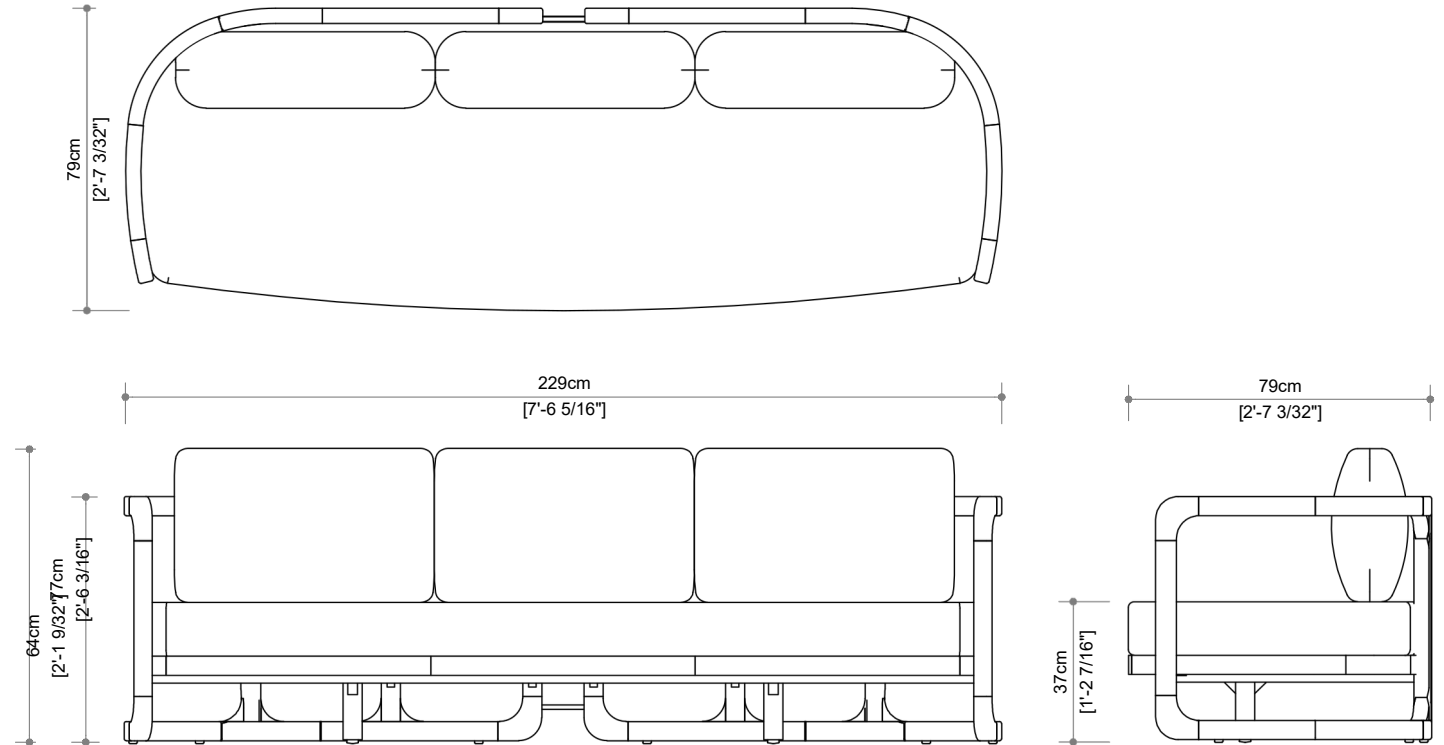

MUSE

SOFA 3S

Item Code: 10001

PRIMARY MATERIAL

Teak Wood

SECONDARY MATERIAL

Aluminium

STANDARD COLLORS

TEAK FINISH

ALUMINIUM FINISH

FABRIC

PACKAGING DIMENSION

Width	86 cm
Length	236 cm
Height	88 cm

WEIGHT & VOLUME

Gross	68.4 Kg
Net	56.1 Kg
Volume	1.786m³
	20' / 40' / 40' HC
	14 / 29 / 35

DELIVERY UNIT

Unit	1 Unit
Packging	1 Pcs / Box