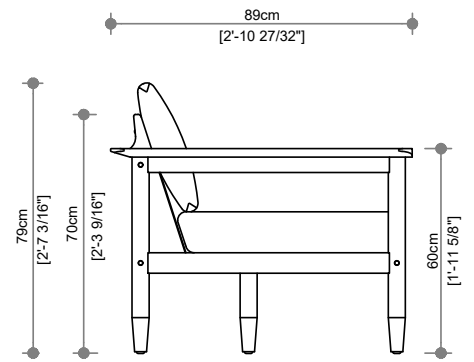

Width	94 cm
Length	92 cm
Height	72 cm

WEIGHT & VOLUME

Gross	21.50 Kg
Net	16.5 Kg
Volume	0.657 m ³
	20' / 40' / 40' HC
	38 / 79 / 96

DELIVERY UNIT

Unit	1 Unit
Pakging	1 Pcs / Box

IBIZA

SOFA 3S

Item Code: 10001

Volga
080

Volga
100

DESIGN BY
JATI STUDIOS

PACKAGING DIMENSION

Width	94 cm
Length	218 cm
Height	76 cm

WEIGHT & VOLUME

Gross	39 Kg
Net	32.10 Kg
Volume	1.557 m ³
	20'/40'/40' HC
	16 / 33/ 44

DELIVERY UNIT

PACKAGING DIMENSION

Width	70 cm
Length	68 cm
Height	86 cm

WEIGHT & VOLUME

Gross	14 Kg
Net	9.5 Kg
Volume	0.428 m ³
	20' / 40' / 40' HC
	58 / 121 / 147

DELIVERY UNIT

Unit	1 Unit
Packaging	1 Pcs / Box

IBIZA

COFFEE TABLE