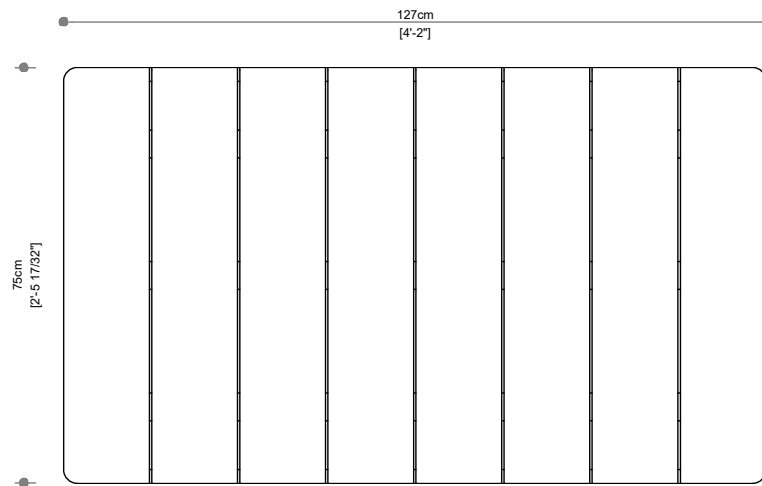

BLACK

ANTIGUA

LIGHT TEAK

DESIGN BY
JATI STUDIOS

PACKAGING DIMENSION

Width	67 cm
Length	128 cm
Height	10 cm

WEIGHT & VOLUME

Gross	20.25 Kg
Net	15.5 Kg
Volume	0.086 m ³
20'/40'/40' HC	292 / 606 / 735