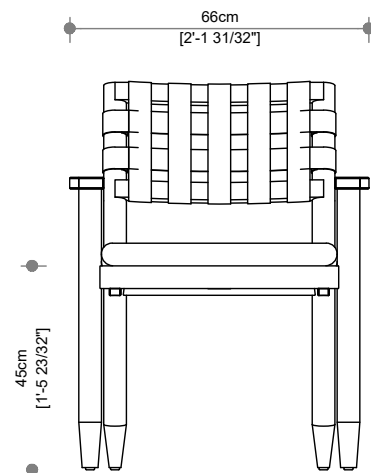

PACKAGING DIMENSION

Width	70 cm
Length	68 cm
Height	86 cm

WEIGHT & VOLUME

Gross	14 Kg
Net	9.5 Kg
Volume	0.428 m ³
	20' / 40' / 40' HC
	58 / 121 / 147

DELIVERY UNIT

Unit	1 Unit
Packaging	1 Pcs / Box

IBIZA

COFFEE TABLE

BLACK

ANTIGUA

LIGHT TEAK

DESIGN BY
JATI STUDIOS

PACKAGING DIMENSION

Width	67 cm
Length	128 cm
Height	10 cm

WEIGHT & VOLUME

Gross	20.25 Kg
Net	15.5 Kg
Volume	0.086 m ³
20'/40'/40' HC	292 / 606 / 735