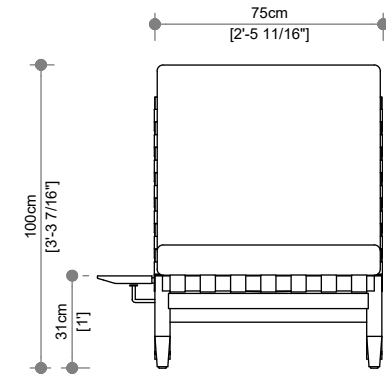

PACKAGING DIMENSION

Width	70 cm
Length	68 cm
Height	86 cm

WEIGHT & VOLUME

Gross	14 Kg
Net	9.5 Kg
Volume	0.428 m ³
	20' / 40' / 40' HC
	58 / 121 / 147

DELIVERY UNIT

Unit	1 Unit
Packaging	1 Pcs / Box

IBIZA

COFFEE TABLE

BLACK

ANTIGUA

LIGHT TEAK

DESIGN BY
JATI STUDIOS

PACKAGING DIMENSION

Width	67 cm
Length	128 cm
Height	10 cm

WEIGHT & VOLUME

Gross	20.25 Kg
Net	15.5 Kg
Volume	0.086 m ³
20'/40'/40' HC	292 / 606 / 735

PACKAGING DIMENSION

Width	98 cm
Length	204 cm
Height	32 cm

WEIGHT & VOLUME

Gross	30 Kg
Net	25 Kg
Volume	0.640 m ³
	20' / 40' / 40' HC
	39 / 81 / 98

DELIVERY UNIT

Unit	1 Unit
Packging	1 Pcs / Box