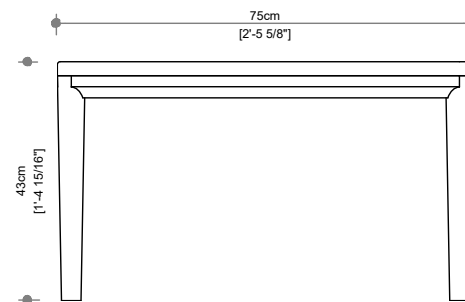

PACKAGING DIMENSION

Width	70 cm
Length	68 cm
Height	86 cm

WEIGHT & VOLUME

Gross	14 Kg
Net	9.5 Kg
Volume	0.428 m ³
	20' / 40' / 40' HC
	58 / 121 / 147

DELIVERY UNIT

Unit	1 Unit
Packaging	1 Pcs / Box

IBIZA

COFFEE TABLE

BLACK

ANTIGUA

LIGHT TEAK

DESIGN BY
JATI STUDIOS

PACKAGING DIMENSION

Width	67 cm
Length	128 cm
Height	10 cm

WEIGHT & VOLUME

Gross	20.25 Kg
Net	15.5 Kg
Volume	0.086 m ³
20'/40'/40' HC	292 / 606 / 735