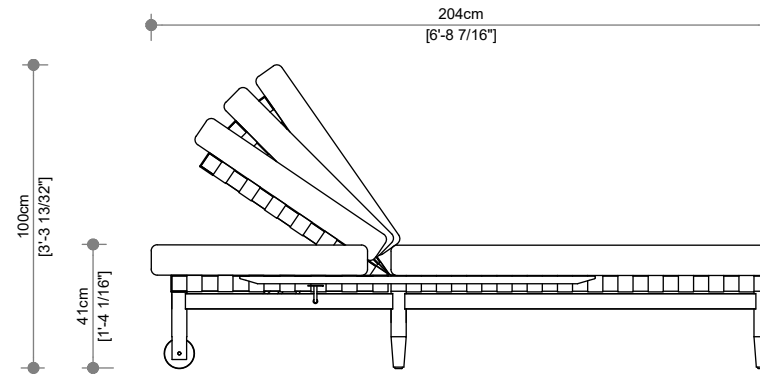

PACKAGING DIMENSION

Width	98 cm
Length	204 cm
Height	32 cm

WEIGHT & VOLUME

Gross	30 Kg
Net	25 Kg
Volume	0.640 m ³
	20' / 40' / 40' HC
	39 / 81 / 98

DELIVERY UNIT

Unit	1 Unit
Packging	1 Pcs / Box