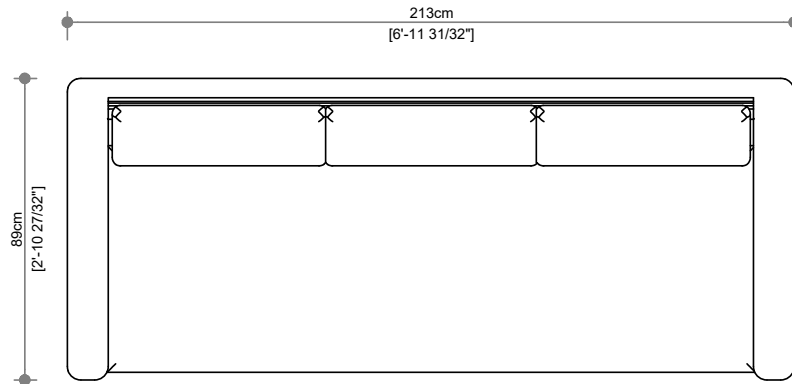

Volga
080

Volga
100

DESIGN BY
JATI STUDIOS

PACKAGING DIMENSION

Width	94 cm
Length	218 cm
Height	76 cm

WEIGHT & VOLUME

Gross	39 Kg
Net	32.10 Kg
Volume	1.557 m ³
	20'/40'/40' HC
	16 / 33/ 44

DELIVERY UNIT