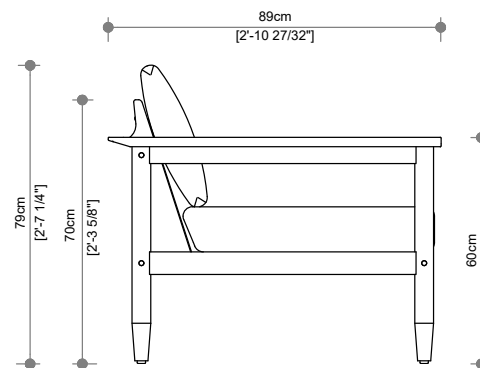

IBIZA

LOUNGE

Item Code: 10001

PRIMARY MATERIAL

Teak Wood

SECONDARY MATERIAL

-

STANDARD COLLORS

TEAK FINISH

ROPE WEBBING

FABRIC

DESIGN BY

JATI STUDIOS

PACKAGING DIMENSION

Width	94 cm
Length	92 cm
Height	72 cm

WEIGHT & VOLUME

Gross	21.50 Kg
Net	16.5 Kg
Volume	0.657 m³
	20' / 40' / 40' HC
	38 / 79 / 96

DELIVERY UNIT

Unit	1 Unit
Pakging	1 Pcs / Box