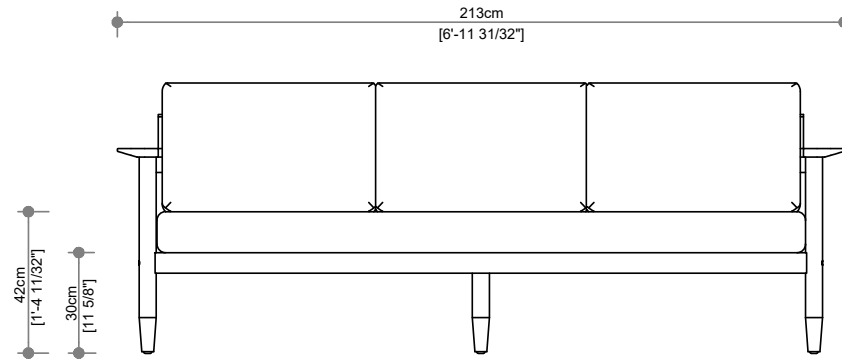

Volga
080

Volga
100

DESIGN BY
JATI STUDIOS

PACKAGING DIMENSION

Width	94 cm
Length	218 cm
Height	76 cm

WEIGHT & VOLUME

Gross	39 Kg
Net	32.10 Kg
Volume	1.557 m ³
	20'/40'/40' HC
	16 / 33/ 44

DELIVERY UNIT