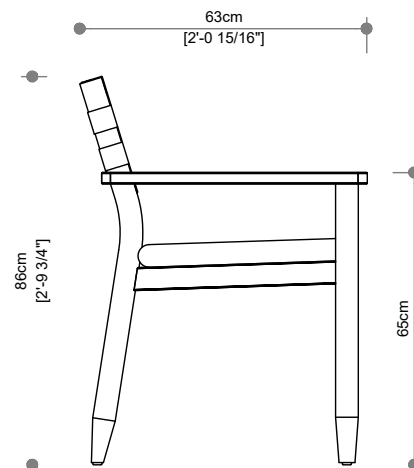

PACKAGING DIMENSION

Width	70 cm
Length	68 cm
Height	86 cm

WEIGHT & VOLUME

Gross	14 Kg
Net	9.5 Kg
Volume	0.428 m ³
	20' / 40' / 40' HC
	58 / 121 / 147

DELIVERY UNIT

Unit	1 Unit
Packaging	1 Pcs / Box

IBIZA

COFFEE TABLE

BLACK

ANTIGUA

LIGHT TEAK

DESIGN BY
JATI STUDIOS

PACKAGING DIMENSION

Width	67 cm
Length	128 cm
Height	10 cm

WEIGHT & VOLUME

Gross	20.25 Kg
Net	15.5 Kg
Volume	0.086 m ³
20'/40'/40' HC	292 / 606 / 735