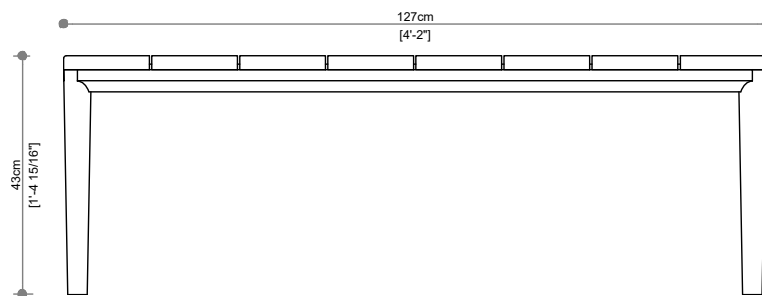

BLACK

ANTIGUA

LIGHT TEAK

DESIGN BY
JATI STUDIOS

PACKAGING DIMENSION

Width	67 cm
Length	128 cm
Height	10 cm

WEIGHT & VOLUME

Gross	20.25 Kg
Net	15.5 Kg
Volume	0.086 m ³
20'/40'/40' HC	292 / 606 / 735