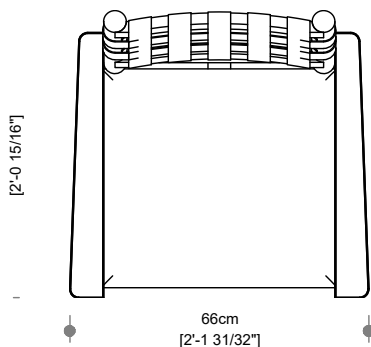

PACKAGING DIMENSION

Width	70 cm
Length	68 cm
Height	86 cm

WEIGHT & VOLUME

Gross	14 Kg
Net	9.5 Kg
Volume	0.428 m ³
	20' / 40' / 40' HC
	58 / 121 / 147

DELIVERY UNIT

Unit	1 Unit
Packaging	1 Pcs / Box

IBIZA

COFFEE TABLE

BLACK

ANTIGUA

LIGHT TEAK

DESIGN BY
JATI STUDIOS

PACKAGING DIMENSION

Width	67 cm
Length	128 cm
Height	10 cm

WEIGHT & VOLUME

Gross	20.25 Kg
Net	15.5 Kg
Volume	0.086 m ³
20'/40'/40' HC	292 / 606 / 735