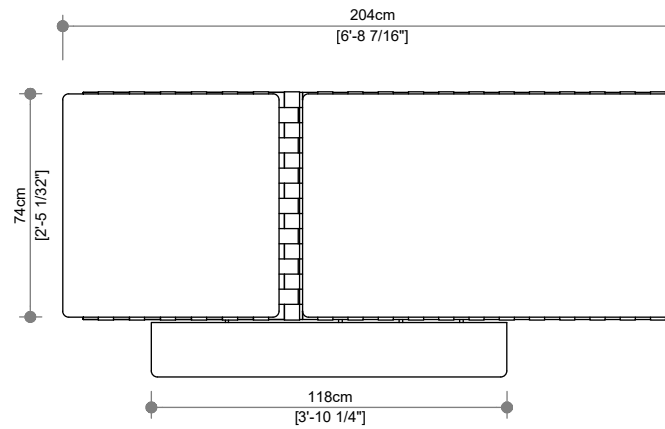

PACKAGING DIMENSION

Width	98 cm
Length	204 cm
Height	32 cm

WEIGHT & VOLUME

Gross	30 Kg
Net	25 Kg
Volume	0.640 m ³
	20' / 40' / 40' HC
	39 / 81 / 98

DELIVERY UNIT

Unit	1 Unit
Packging	1 Pcs / Box