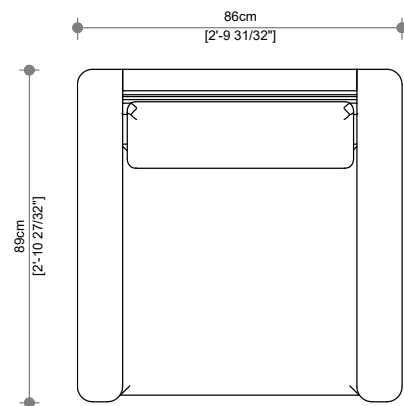

IBIZA

LOUNGE

Item Code: 10001

PRIMARY MATERIAL

Teak Wood

SECONDARY MATERIAL

-

STANDARD COLLORS

TEAK FINISH

ROPE WEBBING

FABRIC

DESIGN BY

JATI STUDIOS

PACKAGING DIMENSION

Width	94 cm
Length	92 cm
Height	72 cm

WEIGHT & VOLUME

Gross	21.50 Kg
Net	16.5 Kg
Volume	0.657 m³
	20' / 40' / 40' HC
	38 / 79 / 96

DELIVERY UNIT

Unit	1 Unit
Pakging	1 Pcs / Box