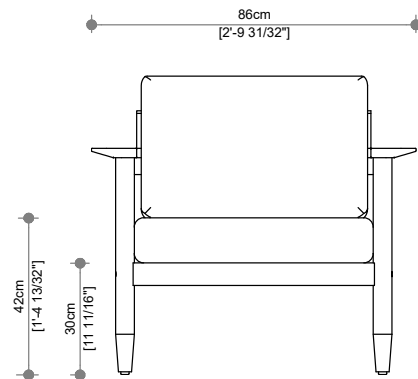

IBIZA

LOUNGE

Item Code: 10001

PRIMARY MATERIAL

Teak Wood

SECONDARY MATERIAL

-

STANDARD COLLORS

TEAK FINISH

ROPE WEBBING

FABRIC

DESIGN BY

JATI STUDIOS

PACKAGING DIMENSION

Width	94 cm
Length	92 cm
Height	72 cm

WEIGHT & VOLUME

Gross	21.50 Kg
Net	16.5 Kg
Volume	0.657 m³
	20' / 40' / 40' HC
	38 / 79 / 96

DELIVERY UNIT

Unit	1 Unit
Pakging	1 Pcs / Box