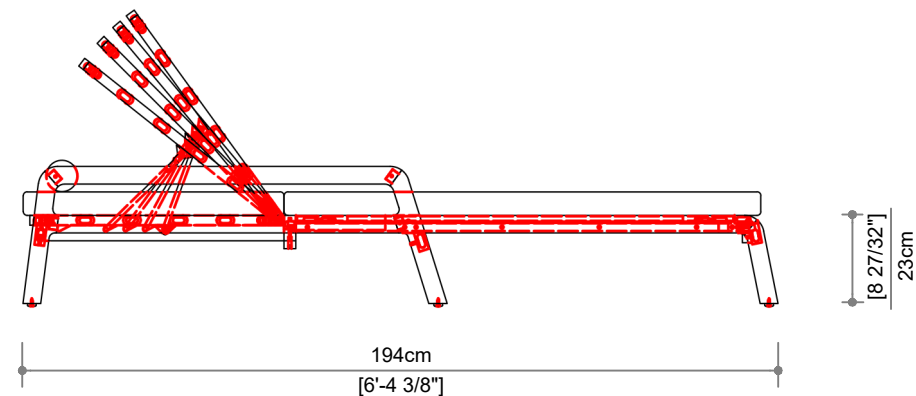

PACKAGING DIMENSION

Width	85 cm
Length	204 cm
Height	40 cm

WEIGHT & VOLUME

Gross	35.10 Kg
Net	23.10 Kg
Volume	0.694 m ³
	20' / 40' / 40' HC
	36 / 75 / 91

DELIVERY UNIT

Unit	1 Unit
Pakging	1 Pcs / Box

BORNEO