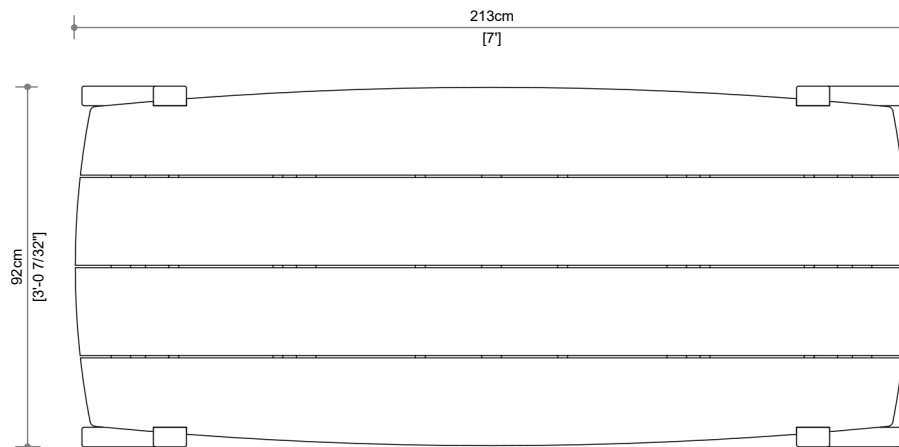

BORNEO

DINING TABLE

Item Code: 10001

PRIMARY MATERIAL

Teak Wood

SECONDARY MATERIAL

None

STANDARD COLLORS

TEAK FINISH

NATURAL

ANTIGUA

LIGHT TEAK

BLONDE TEAK

DESIGN BY
JATI STUDIOS

PACKAGING DIMENSION

Width	96 cm
Length	218 cm
Height	15 cm

WEIGHT & VOLUME

Gross	68 Kg
Net	55 Kg
Volume	0.314 m³
	20' / 40' / 40' HC
	80 / 166 / 201

DELIVERY UNIT

Unit	1 Unit
Packging	1 Pcs / Box