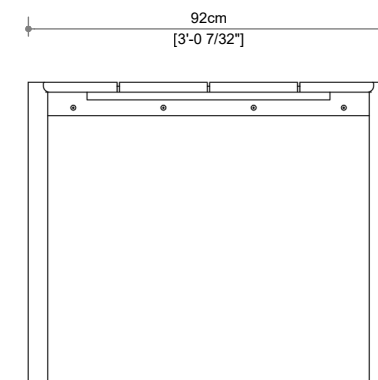

PACKAGING DIMENSION

Width	85 cm
Length	204 cm
Height	40 cm

WEIGHT & VOLUME

Gross	35.10 Kg
Net	23.10 Kg
Volume	0.694 m ³
	20' / 40' / 40' HC
	36 / 75 / 91

DELIVERY UNIT

Unit	1 Unit
Pakging	1 Pcs / Box

BORNEO

NATURAL

ANTIGUA

LIGHT TEAK

BLONDE TEAK

DESIGN BY
JATI STUDIOS

PACKAGING DIMENSION

Width	77 cm
Length	125 cm
Height	11 cm

WEIGHT & VOLUME

Gross	25 Kg
Net	18 Kg
Volume	0.106 m ³
	20' / 40' / 40' HC
	236 / 491 / 595

DELIVERY UNIT

Unit	1 Unit
Pakging	1 Pcs / Box

BORNEO

DINING TABLE

Item Code: 10001

PRIMARY MATERIAL

Teak Wood

DESIGN BY
JATI STUDIOS

PACKAGING DIMENSION

Width	96 cm
Length	218 cm
Height	15 cm

WEIGHT & VOLUME

Gross	68 Kg
Net	55 Kg
Volume	0.314 m ³
	20' / 40' / 40' HC
	80 / 166 / 201

DELIVERY UNIT

Unit	1 Unit
Packging	1 Pcs / Box