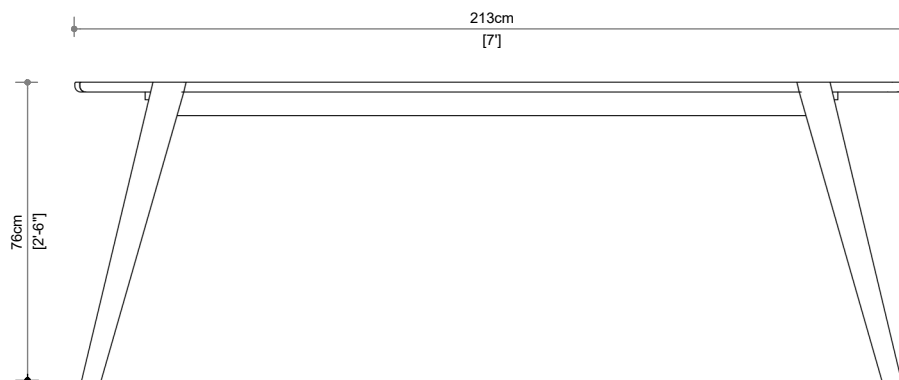

BORNEO

DINING TABLE

Item Code: 10001

PRIMARY MATERIAL

Teak Wood

SECONDARY MATERIAL

None

STANDARD COLLORS

TEAK FINISH

NATURAL

ANTIGUA

LIGHT TEAK

BLONDE TEAK

DESIGN BY
JATI STUDIOS

PACKAGING DIMENSION

Width	96 cm
Length	218 cm
Height	15 cm

WEIGHT & VOLUME

Gross	68 Kg
Net	55 Kg
Volume	0.314 m³
	20' / 40' / 40' HC
	80 / 166 / 201

DELIVERY UNIT

Unit	1 Unit
Packging	1 Pcs / Box