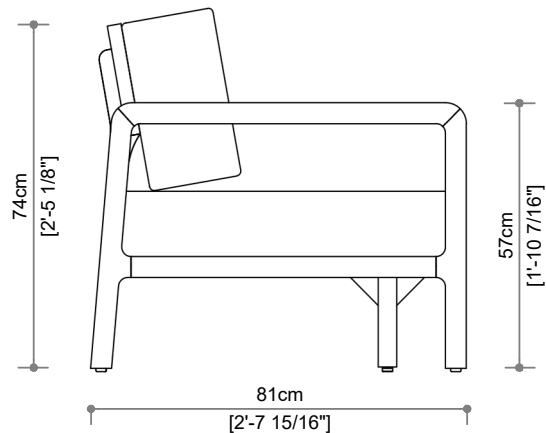

PACKAGING DIMENSION

Width	88 cm
Length	77 cm
Height	82 cm

WEIGHT & VOLUME

Gross	32.35 Kg
Net	24.35 Kg
Volume	0.556 m ³
	20' / 40' / 40' HC
	46 / 93 / 112

DELIVERY UNIT

Unit	1 Unit
Pakging	1 Pcs / Box

BORNEO

JATI STUDIOS

PACKAGING DIMENSION

Width	88 cm
Length	184 cm
Height	82 cm

WEIGHT & VOLUME

Gross	48 Kg
Net	38 Kg
Volume	1.328 m ³
	20' / 40' / 40' HC
	18 / 39 / 47

DELIVERY UNIT

Unit	1 Unit
Pakging	1 Pcs / Box

DESIGN BY

JATI STUDIOS

PACKAGING DIMENSION

Width	88 cm
Length	224 cm
Height	82 cm

WEIGHT & VOLUME

Gross	70.27 Kg
Net	55.50 Kg
Volume	1.616 m ³
	20' / 40' / 40' HC
	15 / 32 / 38

DELIVERY UNIT

Unit	1 Unit
Pakging	1 Pcs / Box