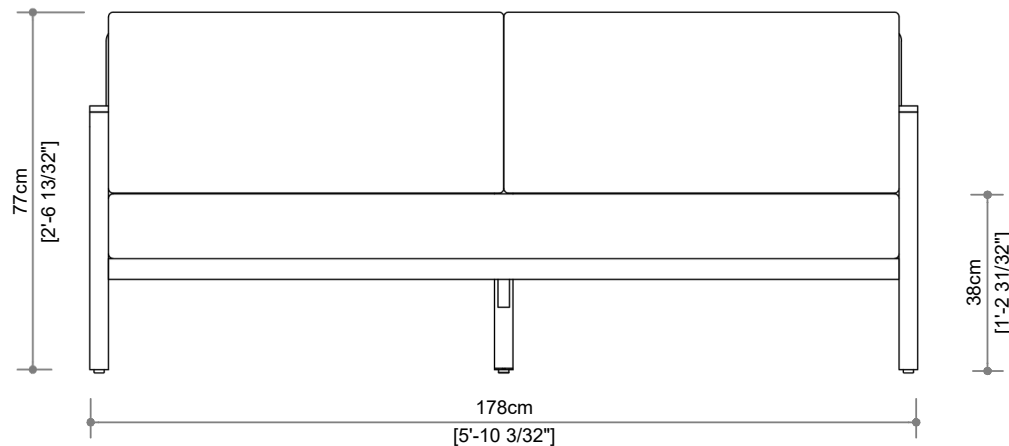

PACKAGING DIMENSION

Width	88 cm
Length	77 cm
Height	82 cm

WEIGHT & VOLUME

Gross	32.35 Kg
Net	24.35 Kg
Volume	0.556 m ³
	20' / 40' / 40' HC
	46 / 93 / 112

DELIVERY UNIT

Unit	1 Unit
Pakging	1 Pcs / Box

BORNEO

JATI STUDIOS

PACKAGING DIMENSION

Width	88 cm
Length	184 cm
Height	82 cm

WEIGHT & VOLUME

Gross	48 Kg
Net	38 Kg
Volume	1.328 m ³
	20' / 40' / 40' HC
	18 / 39 / 47

DELIVERY UNIT

Unit	1 Unit
Pakging	1 Pcs / Box