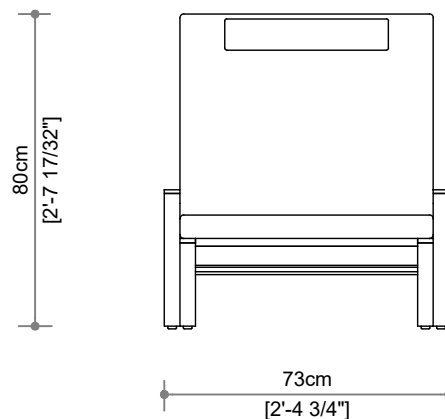

PACKAGING DIMENSION

Width	88 cm
Length	77 cm
Height	82 cm

WEIGHT & VOLUME

Gross	32.35 Kg
Net	24.35 Kg
Volume	0.556 m ³
	20' / 40' / 40' HC
	46 / 93 / 112

DELIVERY UNIT

Unit	1 Unit
Pakging	1 Pcs / Box

BORNEO

DESIGN BY

JATI STUDIOS

PACKAGING DIMENSION

Width	88 cm
Length	224 cm
Height	82 cm

WEIGHT & VOLUME

Gross	70.27 Kg
Net	55.50 Kg
Volume	1.616 m ³
	20' / 40' / 40' HC
	15 / 32 / 38

DELIVERY UNIT

Unit	1 Unit
Pakging	1 Pcs / Box

PACKAGING DIMENSION

Width	61 cm
Length	61 cm
Height	84 cm

WEIGHT & VOLUME

Gross	19 Kg
Net	13 Kg
Volume	0.313 m ³
	20' / 40' / 40' HC
	80 / 166 / 202

DELIVERY UNIT

Unit	1 Unit
Packging	1 Pcs / Box

BORNEO

CHAISE

PACKAGING DIMENSION

Width	85 cm
Length	204 cm
Height	40 cm

WEIGHT & VOLUME

Gross	35.10 Kg
Net	23.10 Kg
Volume	0.694 m ³
	20' / 40' / 40' HC
	36 / 75 / 91

DELIVERY UNIT

Unit	1 Unit
Pakging	1 Pcs / Box

BORNEO