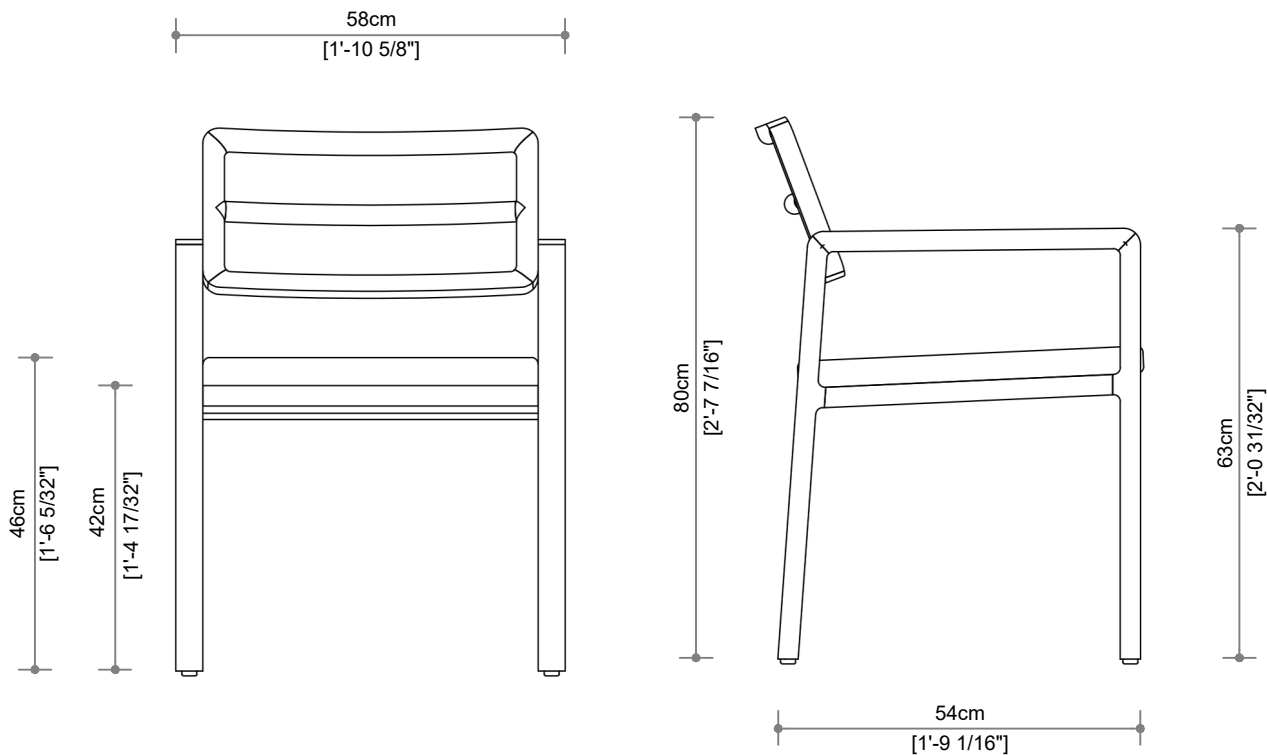

PACKAGING DIMENSION

Width	61 cm
Length	61 cm
Height	84 cm

WEIGHT & VOLUME

Gross	19 Kg
Net	13 Kg
Volume	0.313 m ³
	20' / 40' / 40' HC
	80 / 166 / 202

DELIVERY UNIT

Unit	1 Unit
Packging	1 Pcs / Box

BORNEO

CHAISE