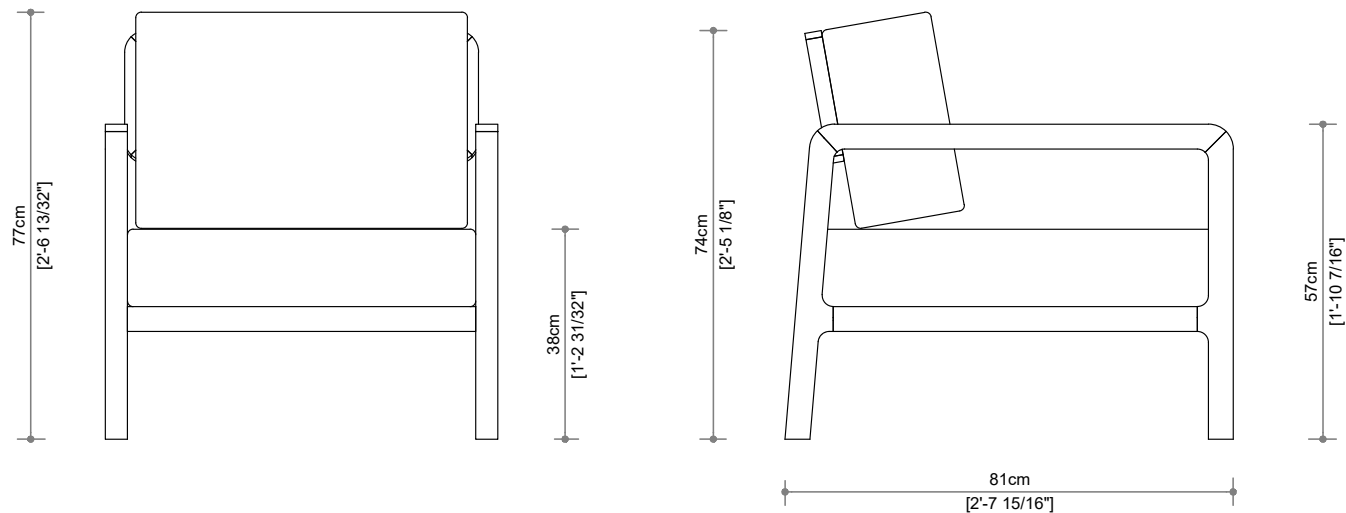

PACKAGING DIMENSION

Width	88 cm
Length	77 cm
Height	82 cm

WEIGHT & VOLUME

Gross	32.35 Kg
Net	24.35 Kg
Volume	0.556 m ³
	20' / 40' / 40' HC
	46 / 93 / 112

DELIVERY UNIT

Unit	1 Unit
Pakging	1 Pcs / Box

BORNEO