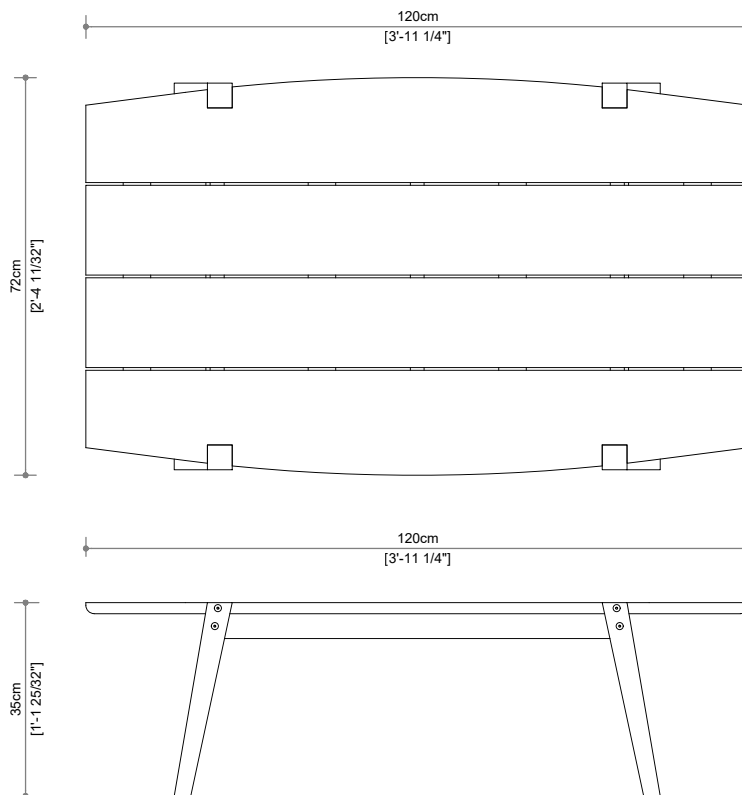

PACKAGING DIMENSION

Width	85 cm
Length	204 cm
Height	40 cm

WEIGHT & VOLUME

Gross	35.10 Kg
Net	23.10 Kg
Volume	0.694 m ³
	20' / 40' / 40' HC
	36 / 75 / 91

DELIVERY UNIT

Unit	1 Unit
Pakging	1 Pcs / Box

BORNEO

NATURAL

ANTIGUA

LIGHT TEAK

BLONDE TEAK

DESIGN BY
JATI STUDIOS

PACKAGING DIMENSION

Width	77 cm
Length	125 cm
Height	11 cm

WEIGHT & VOLUME

Gross	25 Kg
Net	18 Kg
Volume	0.106 m ³
	20' / 40' / 40' HC
	236 / 491 / 595

DELIVERY UNIT

Unit	1 Unit
Pakging	1 Pcs / Box

BORNEO

DINING TABLE

Item Code: 10001

PRIMARY MATERIAL

Teak Wood