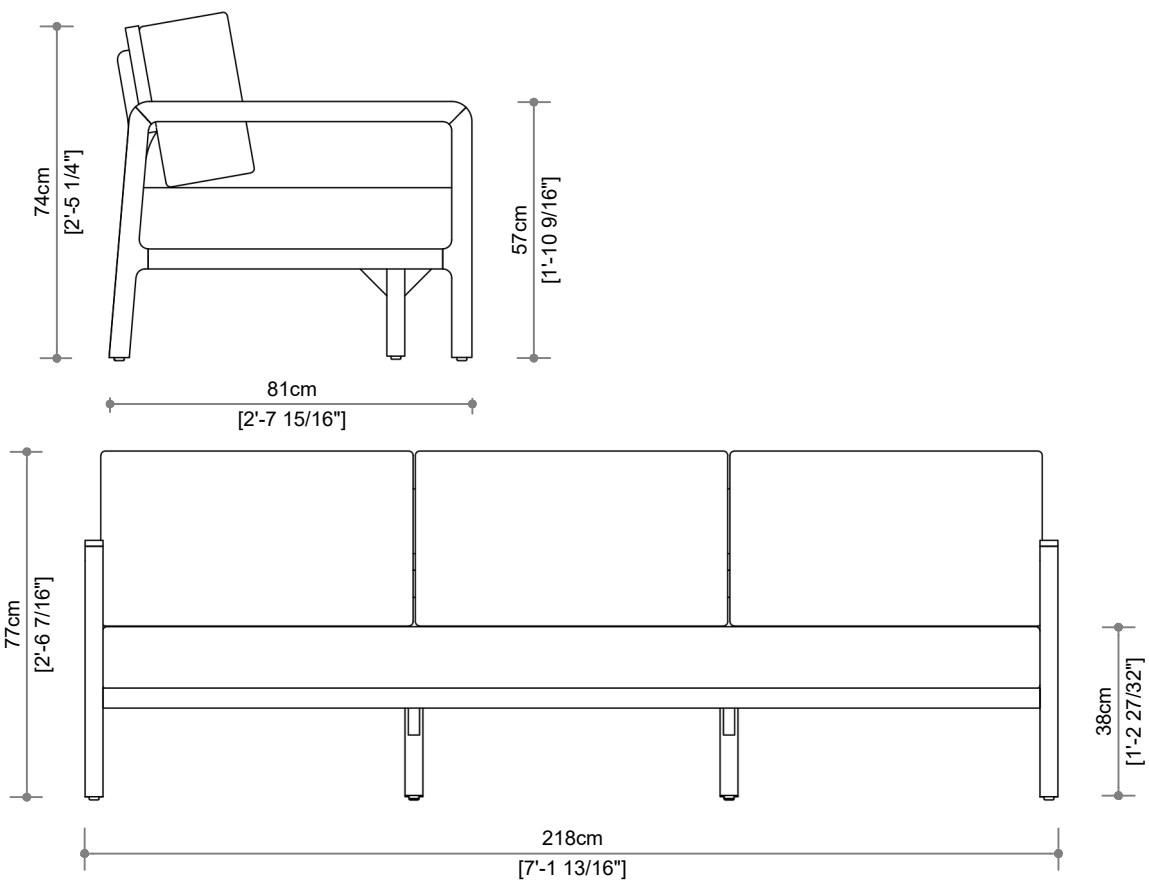

DESIGN BY

JATI STUDIOS

PACKAGING DIMENSION

Width	88 cm
Length	224 cm
Height	82 cm

WEIGHT & VOLUME

Gross	70.27 Kg
Net	55.50 Kg
Volume	1.616 m ³
	20' / 40' / 40' HC
	15 / 32 / 38

DELIVERY UNIT

Unit	1 Unit
Pakging	1 Pcs / Box