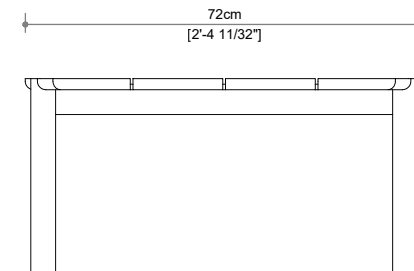

NATURAL

ANTIGUA

LIGHT TEAK

BLONDE TEAK

DESIGN BY
JATI STUDIOS

PACKAGING DIMENSION

Width	77 cm
Length	125 cm
Height	11 cm

WEIGHT & VOLUME

Gross	25 Kg
Net	18 Kg
Volume	0.106 m ³
	20' / 40' / 40' HC
	236 / 491 / 595

DELIVERY UNIT

Unit	1 Unit
Pakging	1 Pcs / Box

BORNEO

DINING TABLE

Item Code: 10001

PRIMARY MATERIAL

Teak Wood