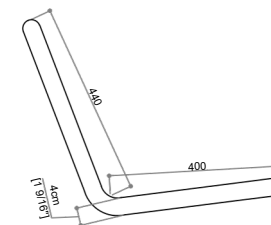

ROPE

BLACK FROST GRAY OLIVE GREEN TERRACOTA

DESIGN BY
ROMANO

PACKAGING DIMENSION

Width 102 cm
Length 219 cm
Height 78 cm

WEIGHT & VOLUME

Gross 38.50 Kg
Net 35.55 Kg
Volume 1.742 m³
20' / 40' / 40' HC

DELIVERY UNIT

PACKAGING DIMENSION

Width	73 cm
Length	70 cm
Height	89 cm

WEIGHT & VOLUME

Gross	15 Kg
Net	8.90 Kg
Volume	0.455 m ³
	20' / 40' / 40' HC
	66 / 123 / 152

DELIVERY UNIT

Unit	1 Unit
Packaging	1 Pcs / Box

BOA

SIDE CHAIR

FABRIC

Fontelina 090 Fontelina 160 090

ROPE

BLACK FROST GRAY OLIVE GREEN TERRACOTA

PACKAGING DIMENSION

Width 73 cm
 Length 70 cm
 Height 129 cm

WEIGHT & VOLUME

Gross 13 Kg
 Net 6 Kg
 Volume 0.33 m³
 20' / 40' / 40' HC 91 / 170 / 209