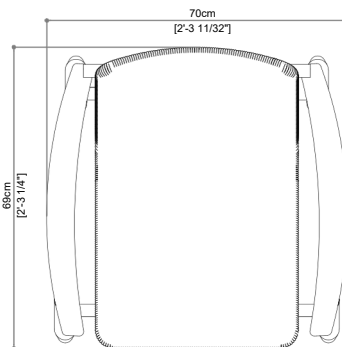

ROPE

BLACK FROST GRAY OLIVE GREEN TERRACOTA

DESIGN BY
ROMANO

PACKAGING DIMENSION

Width 102 cm
Length 219 cm
Height 78 cm

WEIGHT & VOLUME

Gross 38.50 Kg
Net 35.55 Kg
Volume 1.742 m³
20' / 40' / 40' HC

DELIVERY UNIT

PACKAGING DIMENSION

Width	73 cm
Length	70 cm
Height	89 cm

WEIGHT & VOLUME

Gross	15 Kg
Net	8.90 Kg
Volume	0.455 m ³
	20' / 40' / 40' HC
	66 / 123 / 152

DELIVERY UNIT

Unit	1 Unit
Packaging	1 Pcs / Box

BOA

SIDE CHAIR

FABRIC

Fontelina 090 Fontelina 160 090

ROPE

BLACK FROST GRAY OLIVE GREEN TERRACOTA

PACKAGING DIMENSION

Width 73 cm
 Length 70 cm
 Height 129 cm

WEIGHT & VOLUME

Gross 13 Kg
 Net 6 Kg
 Volume 0.33 m³
 20' / 40' / 40' HC 91 / 170 / 209

PACKAGING DIMENSION

Width 75 cm
Length 205 cm
Height 30 cm

WEIGHT & VOLUME

Gross 20 Kg
Net 15 Kg
Volume 0.461 m³
20' / 40' / 40' HC 65 / 121 / 150

DELIVERY UNIT

Unit 1 Unit
Packaging 1 Pcs / Box

BOA

BARSTOOL