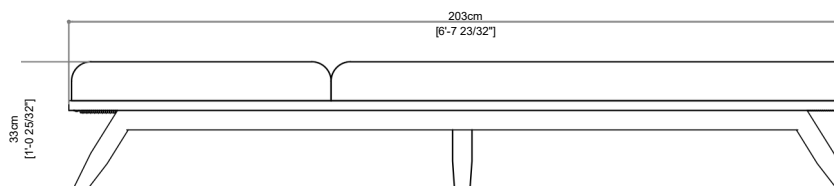

PACKAGING DIMENSION

Width 75 cm
Length 205 cm
Height 30 cm

WEIGHT & VOLUME

Gross 20 Kg
Net 15 Kg
Volume 0.461 m³
20' / 40' / 40' HC 65 / 121 / 150

DELIVERY UNIT

Unit 1 Unit
Packaging 1 Pcs / Box

BOA

BARSTOOL