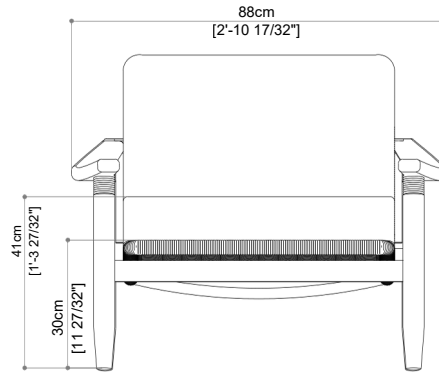

BOA

LOUNGE CHAIR

Item Code: 437

PRIMARY MATERIAL

Teak Wood

SECONDARY MATERIAL

Olefin Rope / Upholstery

STANDARD COLLORS

TEAK FINISH

NATURAL ANTIGUA

FABRIC

Fontelina 090 Fontelina 160 090

ROPE

BLACK FROST GRAY OLIVE GREEN TERRACOTA

DESIGN BY
ROMANO

PACKAGING DIMENSION

Width	102 cm
Length	92 cm
Height	78 cm

WEIGHT & VOLUME

Gross	20.35 Kg
Net	18.20 Kg
Volume	0.732 m³
	20' / 40' / 40' HC
	41 / 77 / 94

DELIVERY UNIT

Unit	1 Unit
Packaging	1 Pcs / Box