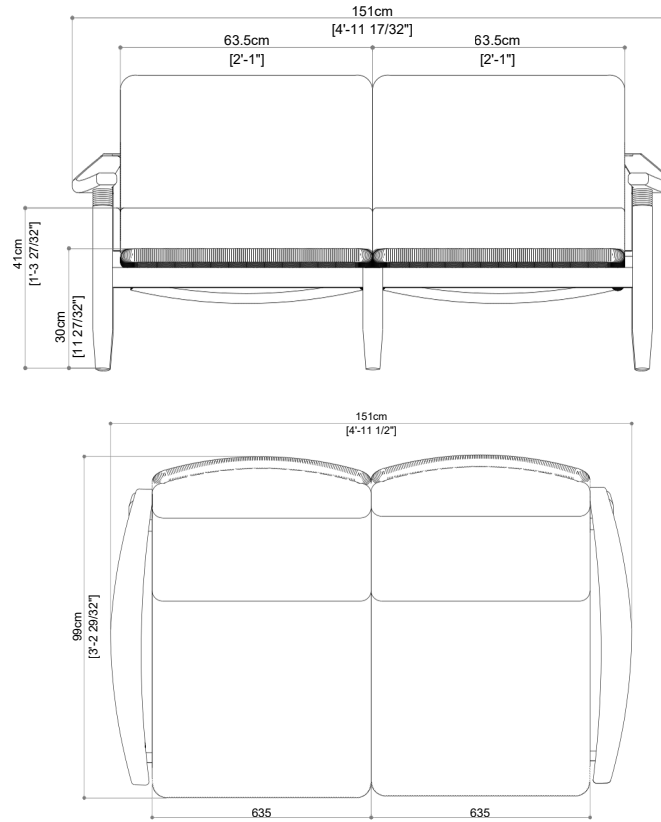

Width	102 cm
Length	92 cm
Height	78 cm

WEIGHT & VOLUME

Gross	20.35 Kg
Net	18.20 Kg
Volume	0.732 m ³
	20' / 40' / 40' HC
	41 / 77 / 94

DELIVERY UNIT

Unit	1 Unit
Packaging	1 Pcs / Box

BOA

LOVESEAT
Item Code: 438

PRIMARY MATERIAL
Teak Wood

SECONDARY MATERIAL
Olefin Rope / Upholstery

STANDARD COLLORS

TEAK FINISH

FABRIC

ROPE

PACKAGING DIMENSION

Width 102 cm
Length 155 cm
Height 78 cm

ROPE

BLACK FROST GRAY OLIVE GREEN TERRACOTA

DESIGN BY
ROMANO

PACKAGING DIMENSION

Width 102 cm
Length 219 cm
Height 78 cm

WEIGHT & VOLUME

Gross 38.50 Kg
Net 35.55 Kg
Volume 1.742 m³
20' / 40' / 40' HC

DELIVERY UNIT

PACKAGING DIMENSION

Width	73 cm
Length	70 cm
Height	89 cm

WEIGHT & VOLUME

Gross	15 Kg
Net	8.90 Kg
Volume	0.455 m ³
	20' / 40' / 40' HC
	66 / 123 / 152

DELIVERY UNIT

Unit	1 Unit
Packaging	1 Pcs / Box

BOA

SIDE CHAIR