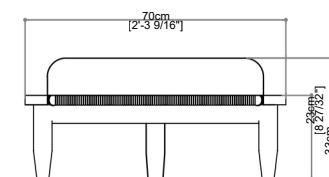

PACKAGING DIMENSION

Width 75 cm
Length 205 cm
Height 30 cm

WEIGHT & VOLUME

Gross 20 Kg
Net 15 Kg
Volume 0.461 m³
20' / 40' / 40' HC 65 / 121 / 150

DELIVERY UNIT

Unit 1 Unit
Packaging 1 Pcs / Box

BOA

BARSTOOL