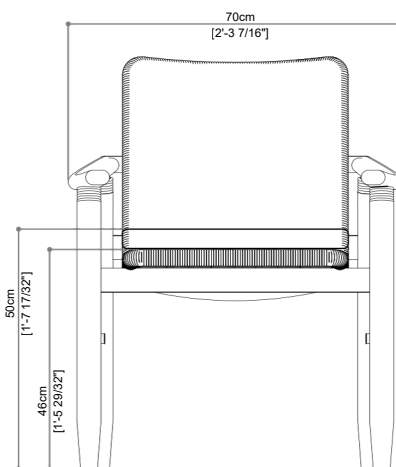

ROPE

BLACK FROST GRAY OLIVE GREEN TERRACOTA

DESIGN BY
ROMANO

PACKAGING DIMENSION

Width 102 cm
Length 219 cm
Height 78 cm

WEIGHT & VOLUME

Gross 38.50 Kg
Net 35.55 Kg
Volume 1.742 m³
20' / 40' / 40' HC

DELIVERY UNIT

PACKAGING DIMENSION

Width	73 cm
Length	70 cm
Height	89 cm

WEIGHT & VOLUME

Gross	15 Kg
Net	8.90 Kg
Volume	0.455 m ³
	20' / 40' / 40' HC
	66 / 123 / 152

DELIVERY UNIT

Unit	1 Unit
Packaging	1 Pcs / Box

BOA

SIDE CHAIR

PACKAGING DIMENSION

Width 75 cm
Length 205 cm
Height 30 cm

WEIGHT & VOLUME

Gross 20 Kg
Net 15 Kg
Volume 0.461 m³
20' / 40' / 40' HC 65 / 121 / 150

DELIVERY UNIT

Unit 1 Unit
Packaging 1 Pcs / Box

BOA

BARSTOOL