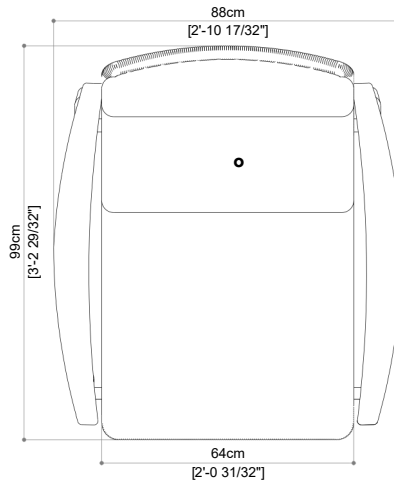

BOA

LOUNGE CHAIR

Item Code: 437

PRIMARY MATERIAL

Teak Wood

SECONDARY MATERIAL

Olefin Rope / Upholstery

STANDARD COLLORS

TEAK FINISH

NATURAL ANTIGUA

FABRIC

Fontelina 090 Fontelina 160 090

ROPE

BLACK FROST GRAY OLIVE GREEN TERRACOTA

DESIGN BY
ROMANO

PACKAGING DIMENSION

Width	102 cm
Length	92 cm
Height	78 cm

WEIGHT & VOLUME

Gross	20.35 Kg
Net	18.20 Kg
Volume	0.732 m³
	20' / 40' / 40' HC
	41 / 77 / 94

DELIVERY UNIT

Unit	1 Unit
Packaging	1 Pcs / Box