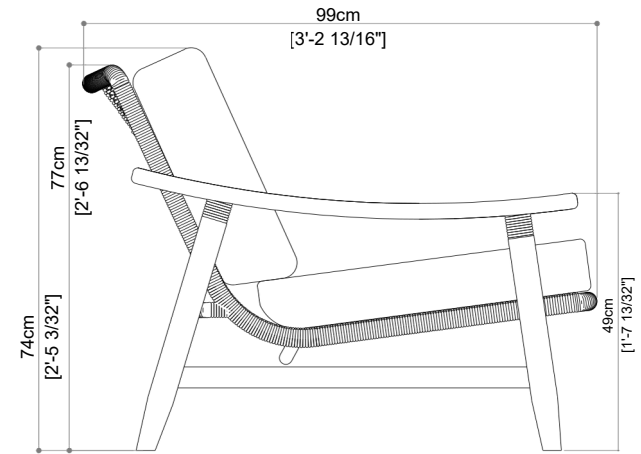

BOA

LOUNGE CHAIR

Item Code: 437

PRIMARY MATERIAL

Teak Wood

SECONDARY MATERIAL

Olefin Rope / Upholstery

STANDARD COLLORS

TEAK FINISH

NATURAL ANTIGUA

FABRIC

Fontelina 090 Fontelina 160 090

ROPE

BLACK FROST GRAY OLIVE GREEN TERRACOTA

DESIGN BY
ROMANO

PACKAGING DIMENSION

Width	102 cm
Length	92 cm
Height	78 cm

WEIGHT & VOLUME

Gross	20.35 Kg
Net	18.20 Kg
Volume	0.732 m³
	20' / 40' / 40' HC
	41 / 77 / 94

DELIVERY UNIT

Unit	1 Unit
Packaging	1 Pcs / Box