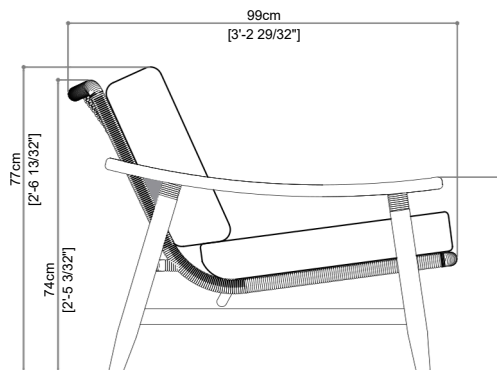

Width	102 cm
Length	92 cm
Height	78 cm

WEIGHT & VOLUME

Gross	20.35 Kg
Net	18.20 Kg
Volume	0.732 m ³
	20' / 40' / 40' HC
	41 / 77 / 94

DELIVERY UNIT

Unit	1 Unit
Packaging	1 Pcs / Box

BOA

LOVESEAT
Item Code: 438

ROPE

BLACK FROST GRAY OLIVE GREEN TERRACOTA

DESIGN BY
ROMANO

PACKAGING DIMENSION

Width 102 cm
Length 219 cm
Height 78 cm

WEIGHT & VOLUME

Gross 38.50 Kg
Net 35.55 Kg
Volume 1.742 m³
20' / 40' / 40' HC

DELIVERY UNIT

PACKAGING DIMENSION

Width	73 cm
Length	70 cm
Height	89 cm

WEIGHT & VOLUME

Gross	15 Kg
Net	8.90 Kg
Volume	0.455 m ³
	20' / 40' / 40' HC
	66 / 123 / 152

DELIVERY UNIT

Unit	1 Unit
Packaging	1 Pcs / Box

BOA

SIDE CHAIR

PACKAGING DIMENSION

Width 75 cm
Length 205 cm
Height 30 cm

WEIGHT & VOLUME

Gross 20 Kg
Net 15 Kg
Volume 0.461 m³
20' / 40' / 40' HC 65 / 121 / 150

DELIVERY UNIT

Unit 1 Unit
Packaging 1 Pcs / Box

BOA

BARSTOOL