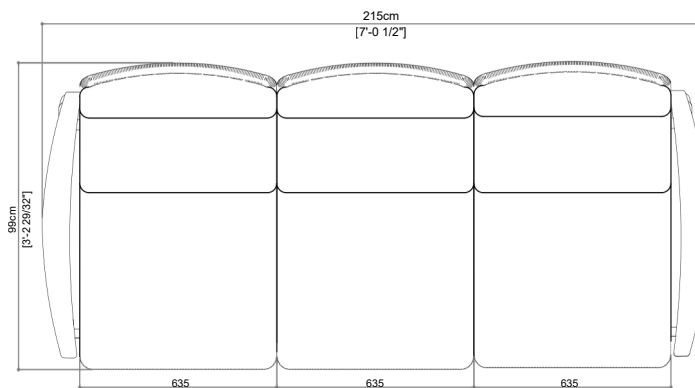

Width	102 cm
Length	92 cm
Height	78 cm

WEIGHT & VOLUME

Gross	20.35 Kg
Net	18.20 Kg
Volume	0.732 m ³
	20' / 40' / 40' HC
	41 / 77 / 94

DELIVERY UNIT

Unit	1 Unit
Packaging	1 Pcs / Box

BOA

LOVESEAT
Item Code: 438

PRIMARY MATERIAL
Teak Wood

SECONDARY MATERIAL
Olefin Rope / Upholstery

STANDARD COLLORS

TEAK FINISH

FABRIC

ROPE

PACKAGING DIMENSION

Width 102 cm
Length 155 cm
Height 78 cm

ROPE

BLACK FROST GRAY OLIVE GREEN TERRACOTA

DESIGN BY
ROMANO

PACKAGING DIMENSION

Width 102 cm
Length 219 cm
Height 78 cm

WEIGHT & VOLUME

Gross 38.50 Kg
Net 35.55 Kg
Volume 1.742 m³
20' / 40' / 40' HC

DELIVERY UNIT

PACKAGING DIMENSION

Width	73 cm
Length	70 cm
Height	89 cm

WEIGHT & VOLUME

Gross	15 Kg
Net	8.90 Kg
Volume	0.455 m ³
	20' / 40' / 40' HC
	66 / 123 / 152

DELIVERY UNIT

Unit	1 Unit
Packaging	1 Pcs / Box

BOA

SIDE CHAIR