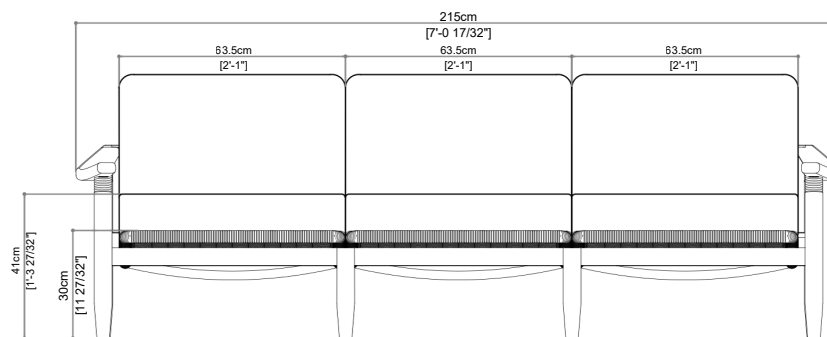

Width	102 cm
Length	92 cm
Height	78 cm

WEIGHT & VOLUME

Gross	20.35 Kg
Net	18.20 Kg
Volume	0.732 m ³
	20' / 40' / 40' HC
	41 / 77 / 94

DELIVERY UNIT

Unit	1 Unit
Packaging	1 Pcs / Box

BOA

LOVESEAT
Item Code: 438

ROPE

BLACK FROST GRAY OLIVE GREEN TERRACOTA

DESIGN BY
ROMANO

PACKAGING DIMENSION

Width 102 cm
Length 219 cm
Height 78 cm

WEIGHT & VOLUME

Gross 38.50 Kg
Net 35.55 Kg
Volume 1.742 m³
20' / 40' / 40' HC

DELIVERY UNIT

PACKAGING DIMENSION

Width	73 cm
Length	70 cm
Height	89 cm

WEIGHT & VOLUME

Gross	15 Kg
Net	8.90 Kg
Volume	0.455 m ³
	20' / 40' / 40' HC
	66 / 123 / 152

DELIVERY UNIT

Unit	1 Unit
Packaging	1 Pcs / Box

BOA

SIDE CHAIR

PACKAGING DIMENSION

Width 75 cm
Length 205 cm
Height 30 cm

WEIGHT & VOLUME

Gross 20 Kg
Net 15 Kg
Volume 0.461 m³
20' / 40' / 40' HC 65 / 121 / 150

DELIVERY UNIT

Unit 1 Unit
Packaging 1 Pcs / Box

BOA

BARSTOOL