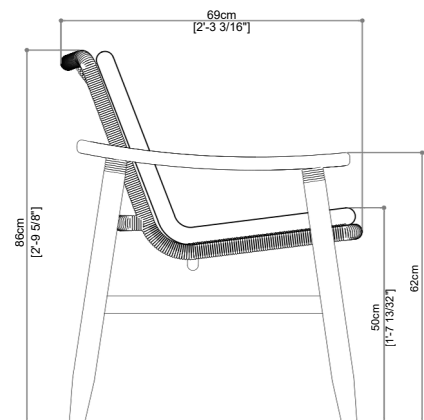

PACKAGING DIMENSION

Width	73 cm
Length	70 cm
Height	89 cm

WEIGHT & VOLUME

Gross	15 Kg
Net	8.90 Kg
Volume	0.455 m ³
	20' / 40' / 40' HC
	66 / 123 / 152

DELIVERY UNIT

Unit	1 Unit
Packaging	1 Pcs / Box

BOA

SIDE CHAIR