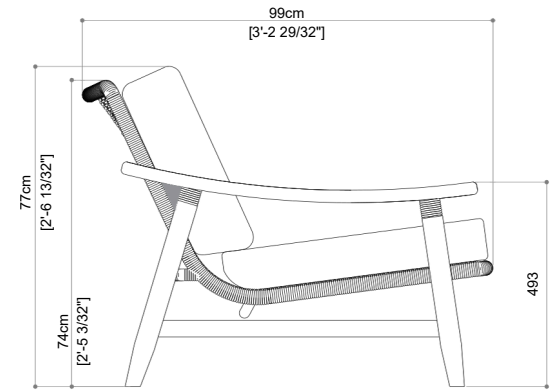

Width	102 cm
Length	92 cm
Height	78 cm

WEIGHT & VOLUME

Gross	20.35 Kg
Net	18.20 Kg
Volume	0.732 m ³
	20' / 40' / 40' HC
	41 / 77 / 94

DELIVERY UNIT

Unit	1 Unit
Packaging	1 Pcs / Box

BOA

LOVESEAT
Item Code: 438

PRIMARY MATERIAL
Teak Wood

SECONDARY MATERIAL
Olefin Rope / Upholstery

STANDARD COLLORS

TEAK FINISH

FABRIC

ROPE

PACKAGING DIMENSION

Width 102 cm
Length 155 cm
Height 78 cm

ROPE

BLACK FROST GRAY OLIVE GREEN TERRACOTA

DESIGN BY
ROMANO

PACKAGING DIMENSION

Width 102 cm
Length 219 cm
Height 78 cm

WEIGHT & VOLUME

Gross 38.50 Kg
Net 35.55 Kg
Volume 1.742 m³
20' / 40' / 40' HC

DELIVERY UNIT

PACKAGING DIMENSION

Width	73 cm
Length	70 cm
Height	89 cm

WEIGHT & VOLUME

Gross	15 Kg
Net	8.90 Kg
Volume	0.455 m ³
	20' / 40' / 40' HC
	66 / 123 / 152

DELIVERY UNIT

Unit	1 Unit
Packaging	1 Pcs / Box

BOA

SIDE CHAIR